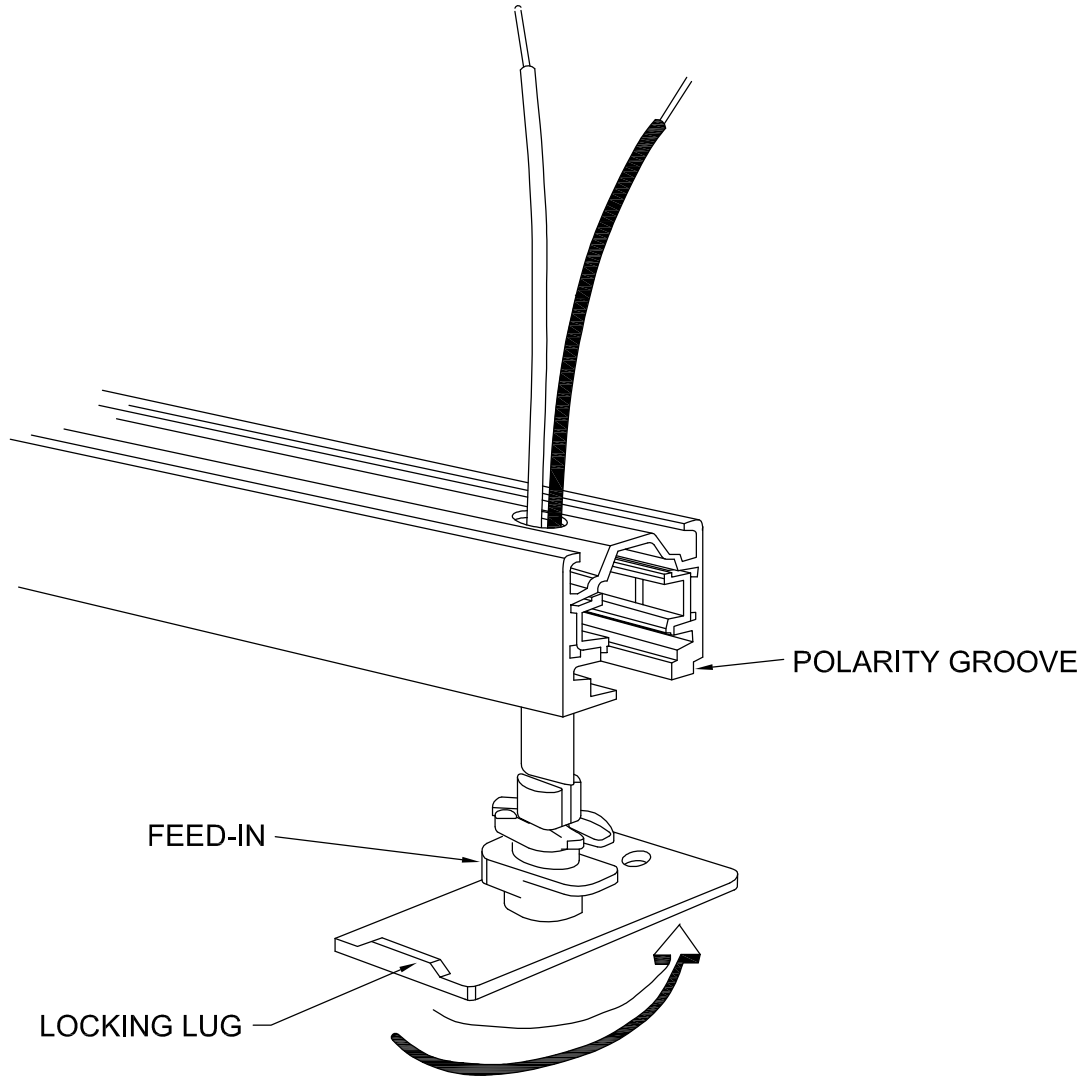

Assembly & Installation Instructions

CAUTION: Read instructions carefully and turn electricity off at main circuit breaker panel before beginning installation.

8730, 9108

WARNING - If any Special Control Devices are used with this Fixture, Follow the Instructions Carefully to assure full compliance with N.E.C. requirements. If there are any questions, contact a Qualified Electrical Contractor.

INSTRUCTIONS FOR ASSEMBLING LIVE FEED-IN TO TRACK

INSERT WIRE AND LIVE FEED-IN THRU HOLE IN TRACK WITH POLARITY GROOVE ON THE OPPOSITE SIDE OF THE LOCKING LUG. TURN LIVE FEED IN A CLOCKWISE DIRECIION FOR 90° TO LOCK INTO POSITION. (SUGGEST YOU USE A LARGE PAIR OF PLIERS WITH CAUTION SO THAT YOU DO NOT SCRATCH THE TRACK OR DAMAGE THE EDGE OF LIVE FEED-IN UNIT).