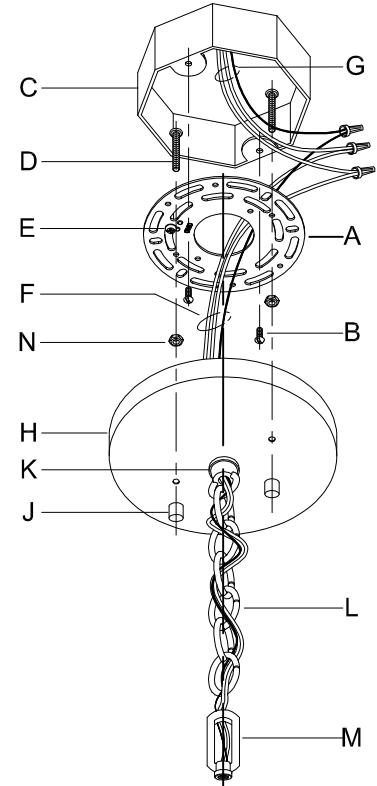

CAUTION - All glass is fragile, use care when handling Glass component(s) and or Lamp(s).

ASSEMBLY STEPS:

PASOS PARA ENSAMBLAR:

MODE D'ASSEMBLAGE:

1. D,E → A
2. N → D
3. B,A → C
4. F → G 
5. H,J → D
6. S → R
7. X → T
8. V,W → U
9. Q → V

**B, C, G & S
(NOT FURNISHED)
(NON FOURNIE)
(NO INCLUIDA)**

CAUTION: Read instructions carefully and turn electricity off at main circuit breaker panel before beginning installation.

350119

WARNING - If any Special Control Devices are used with this Fixture, Follow the Instructions Carefully to assure full compliance with N.E.C. requirements. If there are any questions, contact a Qualified Electrical Contractor.

CAUTION - All glass is fragile, use care when handling Glass component(s) and or Lamp(s).

CANOPY MOUNTING & WIRE CONNECTION ASSEMBLY STEPS:

1. D,E → A
2. B,A → C
3. N → D
4. F → M
5. L → M,K -
6. F → L,K,H
7. F → G -
8. H,J → D

FIXTURE ASSEMBLY STEPS:

1. M → P
2. S → R
3. X → T
4. V,W → U
5. Q → V

B, C, G & S
(NOT FURNISHED)
(NO INCLUIDA)
(NON FOURNIE)

Instructions d'Assemblage et Installation

MISE EN GARDE: Lire les instructions avec soin et couper le courant au disjoncteur central avant de commencer l'installation.