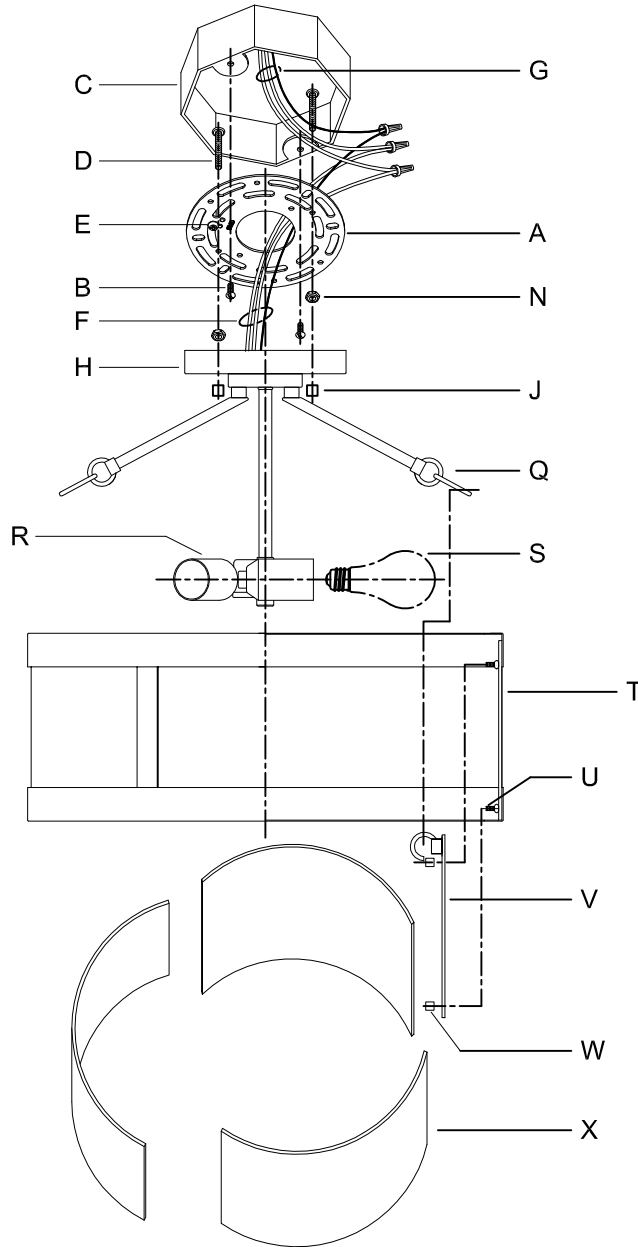

CAUTION: Read instructions carefully and turn electricity off at main circuit breaker panel before beginning installation.

350119

WARNING - If any Special Control Devices are used with this Fixture, Follow the Instructions Carefully to assure full compliance with N.E.C. requirements. If there are any questions, contact a Qualified Electrical Contractor.

CAUTION - All glass is fragile, use care when handling Glass component(s) and or Lamp(s).

ASSEMBLY STEPS:

PASOS PARA ENSAMBLAR:

MODE D'ASSEMBLAGE:

1. D,E → A
2. N → D
3. B,A → C
4. F → G 
5. H,J → D
6. S → R
7. X → T
8. V,W → U
9. Q → V

**B, C, G & S
(NOT FURNISHED)
(NON FOURNIE)
(NO INCLUIDA)**

CAUTION: Read instructions carefully and turn electricity off at main circuit breaker panel before beginning installation.

350119

WARNING - If any Special Control Devices are used with this Fixture, Follow the Instructions Carefully to assure full compliance with N.E.C. requirements. If there are any questions, contact a Qualified Electrical Contractor.

CAUTION - All glass is fragile, use care when handling Glass component(s) and or Lamp(s).

CANOPY MOUNTING & WIRE CONNECTION ASSEMBLY STEPS:

1. D,E → A
2. B,A → C
3. N → D
4. F → M
5. L → M,K -
6. F → L,K,H
7. F → G -
8. H,J → D