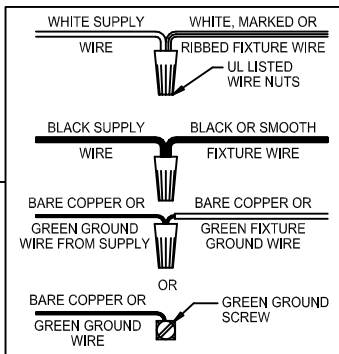

CAUTION: Read instructions carefully and turn electricity off at main circuit breaker panel before beginning installation.

350119

WARNING - If any Special Control Devices are used with this Fixture, Follow the Instructions Carefully to assure full compliance with N.E.C. requirements. If there are any questions, contact a Qualified Electrical Contractor.

CAUTION - All glass is fragile, use care when handling Glass component(s) and or Lamp(s).

ASSEMBLY STEPS:

PASOS PARA ENSAMBLAR:

MODE D'ASSEMBLAGE:

1. D,E → A
2. N → D
3. B,A → C
4. F → G 
5. H,J → D
6. S → R
7. X → T
8. V,W → U
9. Q → V