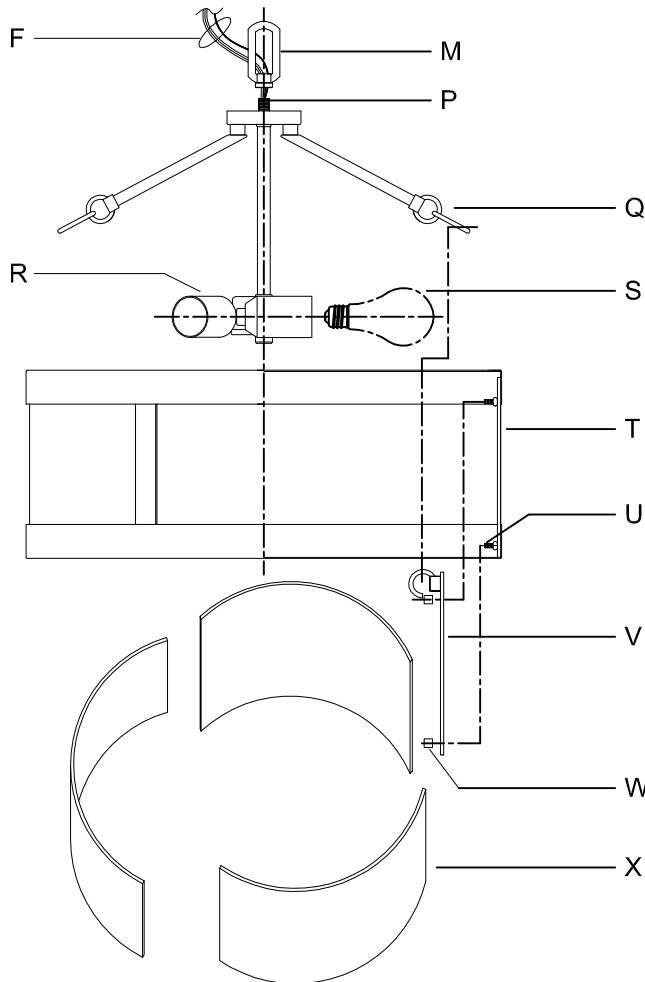

CAUTION - All glass is fragile, use care when handling Glass component(s) and or Lamp(s).

ASSEMBLY STEPS:

PASOS PARA ENSAMBLAR:

MODE D'ASSEMBLAGE:

1. D,E → A
2. N → D
3. B,A → C
4. F → G 
5. H,J → D
6. S → R
7. X → T
8. V,W → U
9. Q → V

**B, C, G & S
(NOT FURNISHED)
(NON FOURNIE)
(NO INCLUIDA)**

CAUTION: Read instructions carefully and turn electricity off at main circuit breaker panel before beginning installation.

350119

WARNING - If any Special Control Devices are used with this Fixture, Follow the Instructions Carefully to assure full compliance with N.E.C. requirements. If there are any questions, contact a Qualified Electrical Contractor.

CAUTION - All glass is fragile, use care when handling Glass component(s) and or Lamp(s).

CANOPY MOUNTING & WIRE CONNECTION ASSEMBLY STEPS:

1. D,E → A
2. B,A → C
3. N → D
4. F → M
5. L → M,K -
6. F → L,K,H
7. F → G -
8. H,J → D

FIXTURE ASSEMBLY STEPS:

1. M → P
2. S → R
3. X → T
4. V,W → U
5. Q → V

B, C, G & S
(NOT FURNISHED)
(NO INCLUIDA)
(NON FOURNIE)

Instructions d'Assemblage et Installation

MISE EN GARDE: Lire les instructions avec soin et couper le courant au disjoncteur central avant de commencer l'installation.