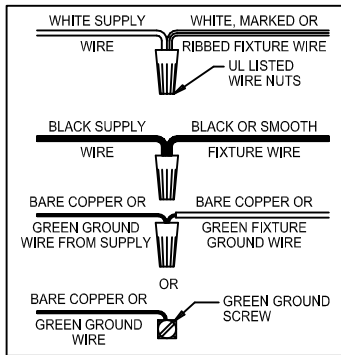

**B, C, G & S
(NOT FURNISHED)
(NON FOURNIE)
(NO INCLUIDA)**

CAUTION: Read instructions carefully and turn electricity off at main circuit breaker panel before beginning installation.

350119

WARNING - If any Special Control Devices are used with this Fixture, Follow the Instructions Carefully to assure full compliance with N.E.C. requirements. If there are any questions, contact a Qualified Electrical Contractor.

CAUTION - All glass is fragile, use care when handling Glass component(s) and or Lamp(s).

CANOPY MOUNTING & WIRE CONNECTION ASSEMBLY STEPS:

1. D,E → A
2. B,A → C
3. N → D
4. F → M
5. L → M,K -
6. F → L,K,H
7. F → G -
8. H,J → D

FIXTURE ASSEMBLY STEPS:

1. M → P
2. S → R
3. X → T
4. V,W → U
5. Q → V

B, C, G & S
(NOT FURNISHED)
(NO INCLUIDA)
(NON FOURNIE)

Instructions d'Assemblage et Installation

MISE EN GARDE: Lire les instructions avec soin et couper le courant au disjoncteur central avant de commencer l'installation.