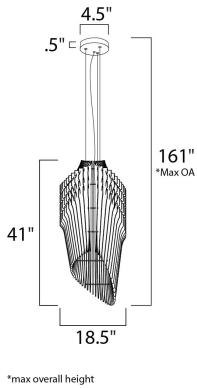

MEASUREMENTS

DIMENSION : 18.5" L x 18.5" W x 41." H
 MAX OAH : 161." OAH
 CANOPY : 4.5" W x 5." H x 4.5" L
 HANGING WEIGHT : 16.44 lb

LAMPING

INPUT VOLTAGE : 120V
 LUMENS : 700 Rated (0 Del.)
 BULB : 4 x 2.5W LED (INCLUDED), 10W Total
 DIMMABLE : Dimmable
 CRI : 80+ CRI
 COLOR_TEMP : 3000K