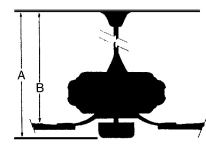

MEASUREMENTS

Blade Finish:				Reversible Blades:	No
Blade Material:	PLYWOOD CONSTRUCTION			Slope:	Yes
Blade Sweep:	No. of Blades:	Blade Pitch:	Hanging Weight:		
52"	5	12 DEGREES	14.55		
Downrod 1:	Downrod 1 Outside Dia:	Downrod 2:	Downrod 2 Outside Dia:		
6	0.75				
Ceiling to Lowest Point: (Dim A)	Ceiling to Blade (Dim B)	Lead Wire:	Motor Size:		
13.25	11.5	80"	153x15mm		