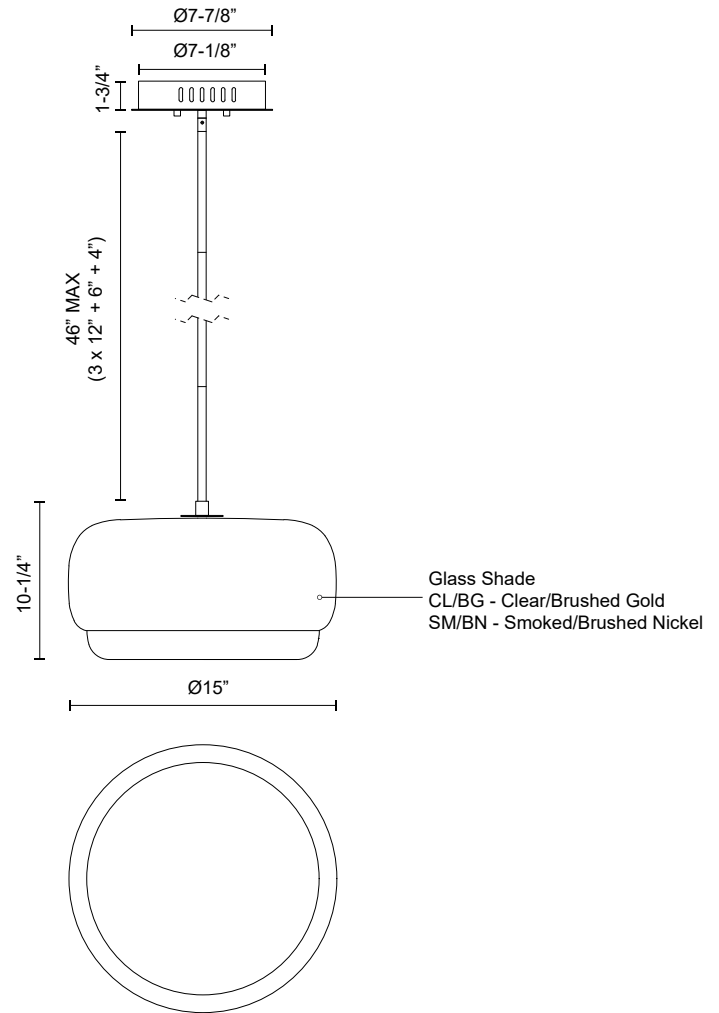

ENKEL PD70615-UNV

PENDANTS

PROJECT

PD70615-CL/BG-UNV
Clear/Brushed Gold

PD70615-SM/BN-UNV
Smoked/Brushed
Nickel

SPECIFICATION DETAILS

| | |
|-------------------------------|---|
| Fixture Dimensions | D15" x H10-1/4" |
| Light Source | LED with DC Driver |
| Wattage | 39W |
| Total Lumens | 2990lm |
| Delivered Lumens | CL/BG - 2736lm*; SM/BN-2375lm* |
| Voltage | 120-277V |
| Color Temperature | 3000K |
| CRI (Ra) | 90CRI |
| Optional Color Temps | 2700K - 5000K Available, Minimum Order Quantities Apply |
| LED Rated Life | 50,000 hours |
| Dimming | 100% - 10%, TRIAC or ELV Dimmer (Not Included) |
| Glass Details | Frosted Glass |
| Shade Details | Molded Smoked or Clear Glass Shade |
| Adjustable | Yes |
| Rod Length | 46" Max (3x12" + 1x6" + 1x4") |
| Minimum Hang Height | 18" |
| Product Adaptor | ADP002 (Sold Separately) |
| Location | Dry |
| CEC Title 24 JA8 | Yes, JA8-2022 |
| Canopy Dimensions | D7-7/8" x H1-3/4" |
| Paint Finish | BG01; BN01; |
| Material | Aluminum + Glass |
| Illumination Direction | Up and Down |

* For custom options, consult factory for details.

* For warranty information, please visit www.kuzcolighting.com/warranty

DESCRIPTION

Complementary intersecting glass shapes and contrasting finishes define this elegant fixture. The LED light is centered within a soft opal diffuser that is enveloped by a larger transparent glass shade. The outer glass shade is available in Smoked or Clear and may be combined with either Brushed Nickel or Brushed Gold metal finishes.