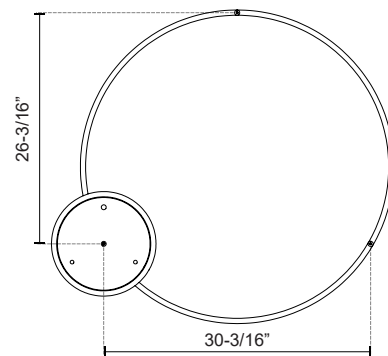

Side Canopy Option

KUZCO

CANADA: 19054 28TH AVENUE - SURREY, BC V3Z 6M3

USA: 3035 E. LONE MOUNTAIN ROAD - LAS VEGAS, NV 89081

WWW.KUZCOLIGHTING.COM

© 2024 KUZCO LIGHTING. ALL RIGHTS RESERVED.

COMMENT