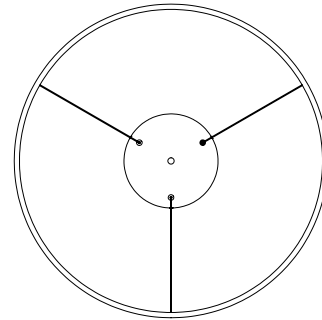

CERCHIO PD87136-UNV-010

PENDANTS

PROJECT

SPECIFICATION DETAILS

Fixture Dimensions	D35-3/8" x H1-3/8"
Light Source	LED with DC Driver
Wattage	78W
Total Lumens	5630lm
Delivered Lumens	BG-2270lm*; BK-2270lm*; WH-3055lm*
Voltage	120-277V
Color Temperature	3000K
CRI (Ra)	90CRI
Optional Color Temps	2700K - 5000K Available, Minimum Order Quantities Apply
LED Rated Life	50,000 hours
Dimming	100% - 10%, TRIAC or ELV Dimmer (Not Included) or 0-10V Dimmer (Not Included)
Diffuser Details	Frosted Silicone Diffuser
Adjustable	Yes
Wire Length	120" Max
Wire Type	BG - Black Wire; BK - Black Wire; WH - Clear Wire;
Minimum Hang Height	18"
Sloped Ceiling Adaptable	Yes
Location	Dry
Illumination Direction	Downlight
Canopy Dimensions	D11-7/8" x H2"
Material	Aluminum + Polymeric Material
Paint Finish	BG01(Canopy); BG02(Fixture Body); BK02; WH02;
CEC Title 24 JA8	Yes, JA8-2022

* For custom options, consult factory for details.

* For warranty information, please visit www.kuzcolighting.com/warranty

DESCRIPTION

Extruded and rolled aluminum with rectangular profile. Flush silicone diffuser. Matte powder-coated finish. Down light. Duo canopy mounting style

Finish
BK - Black
BG - Brushed Gold
WH - White

Side Canopy Option

KUZCO

CANADA: 19054 28TH AVENUE - SURREY, BC V3Z 6M3

USA: 3035 E. LONE MOUNTAIN ROAD - LAS VEGAS, NV 89081

WWW.KUZCOLIGHTING.COM

© 2024 KUZCO LIGHTING. ALL RIGHTS RESERVED.

COMMENT