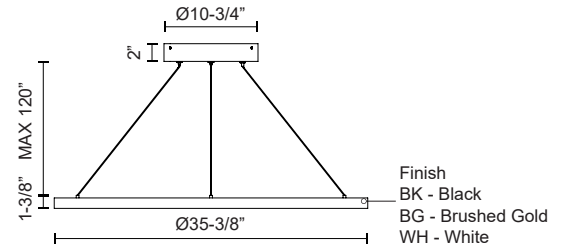

CERCHIO PD87136-UNV-010

PENDANTS

PROJECT

PD87136-WH-UNV-010
White

PD87136-BG-UNV-010
Brushed Gold

PD87136-BK-UNV-010
Black

SPECIFICATION DETAILS

| | |
|---------------------------------|---|
| Fixture Dimensions | D35-3/8" x H1-3/8" |
| Light Source | LED with DC Driver |
| Wattage | 78W |
| Total Lumens | 5630lm |
| Delivered Lumens | BG-2270lm*; BK-2270lm*; WH-3055lm* |
| Voltage | 120-277V |
| Color Temperature | 3000K |
| CRI (Ra) | 90CRI |
| Optional Color Temps | 2700K - 5000K Available, Minimum Order Quantities Apply |
| LED Rated Life | 50,000 hours |
| Dimming | 100% - 10%, TRIAC or ELV Dimmer (Not Included) or 0-10V Dimmer (Not Included) |
| Diffuser Details | Frosted Silicone Diffuser |
| Adjustable | Yes |
| Wire Length | 120" Max |
| Wire Type | BG - Black Wire; BK - Black Wire; WH - Clear Wire; |
| Minimum Hang Height | 18" |
| Sloped Ceiling Adaptable | Yes |
| Location | Dry |
| Illumination Direction | Downlight |
| Canopy Dimensions | D11-7/8" x H2" |
| Material | Aluminum + Polymeric Material |
| Paint Finish | BG01(Canopy); BG02(Fixture Body); BK02; WH02; |
| CEC Title 24 JA8 | Yes, JA8-2022 |

* For custom options, consult factory for details.

* For warranty information, please visit www.kuzcolighting.com/warranty

DESCRIPTION

Extruded and rolled aluminum with rectangular profile. Flush silicone diffuser. Matte powder-coated finish. Down light. Duo canopy mounting style