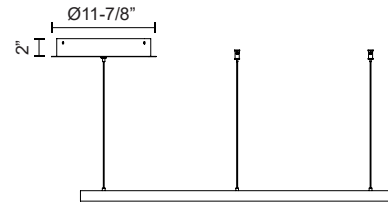

Side Canopy Option

KUZCO

CANADA: 19054 28TH AVENUE - SURREY, BC V3Z 6M3

USA: 3035 E. LONE MOUNTAIN ROAD - LAS VEGAS, NV 89081

WWW.KUZCOLIGHTING.COM

© 2024 KUZCO LIGHTING. ALL RIGHTS RESERVED.

COMMENT